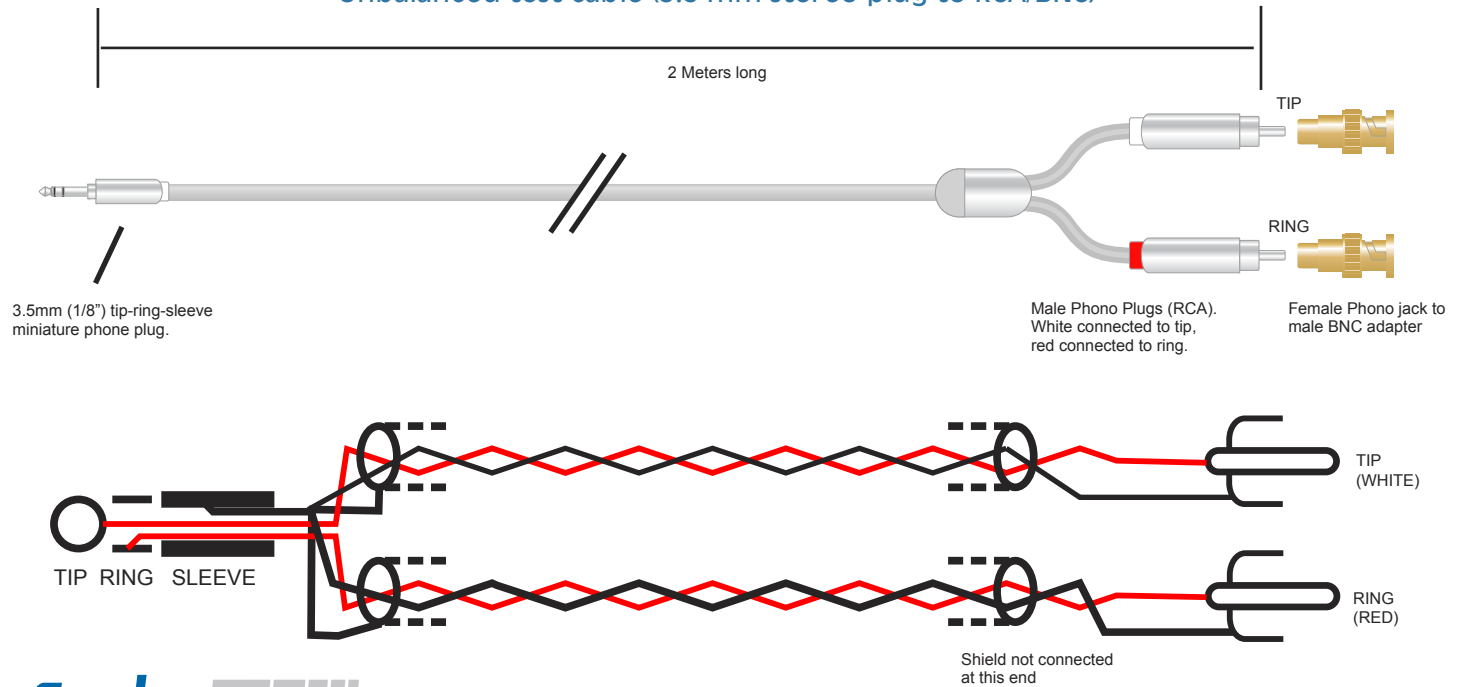

# Personal Stereo Test Cable

Unbalanced test cable (3.5 mm stereo plug to RCA/BNC)

8510.PSTC rev 003