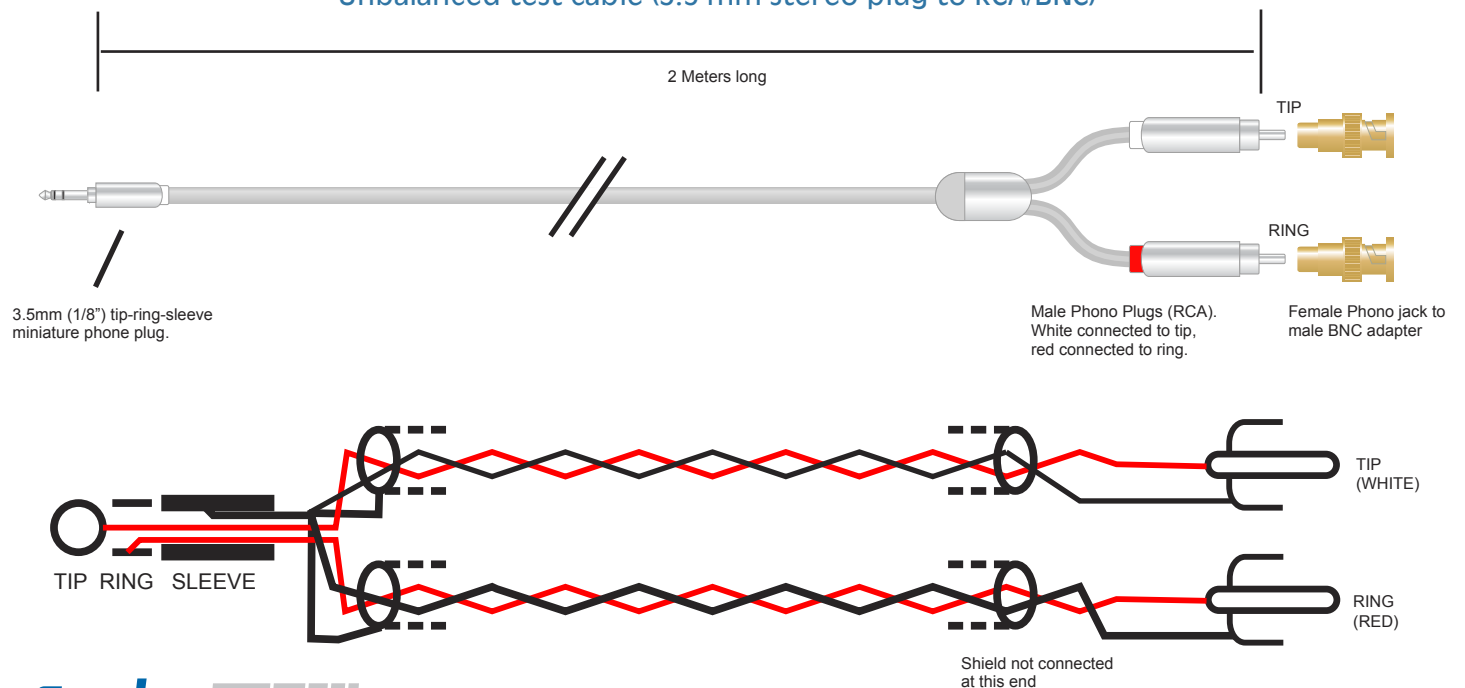

# Personal Stereo Test Cable

Unbalanced test cable (3.5 mm stereo plug to RCA/BNC)

8510.PSTC rev 003