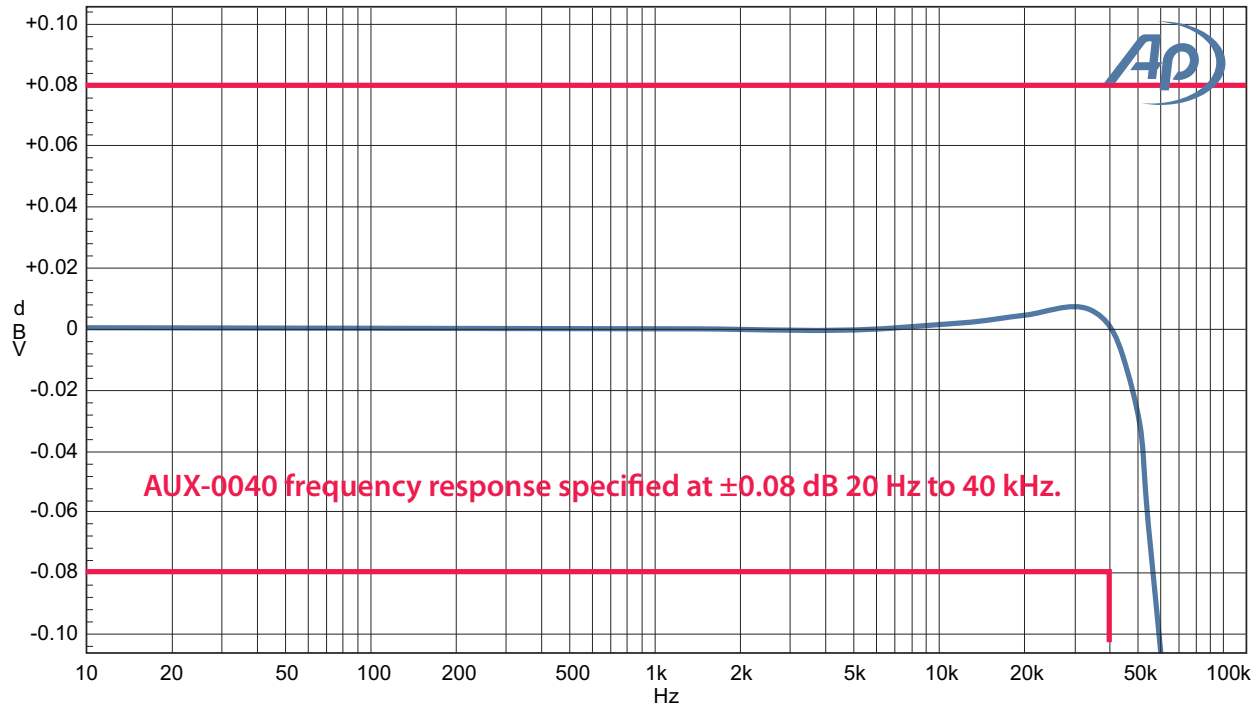

AUX-0040**AUX-0040 filter passband**

AUX-0040 high frequency rejection typically >52 dB, 400 kHz to 20 MHz

AUX-0040 filter cutoff