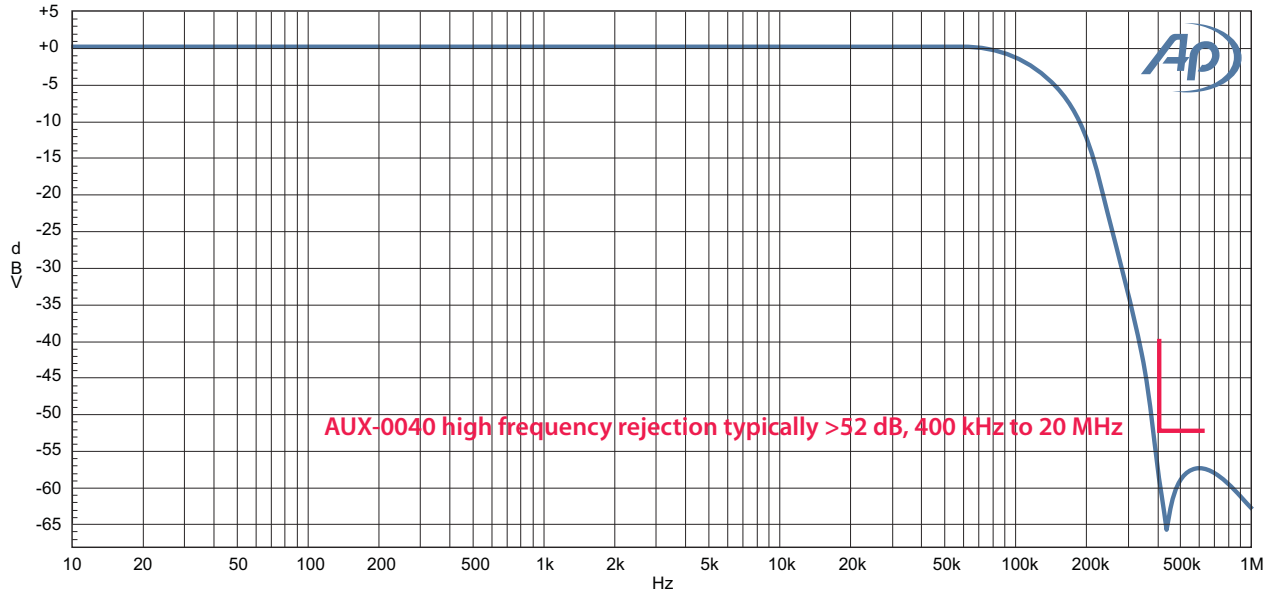

AUX-0040**AUX-0040 filter passband**

AUX-0040 high frequency rejection typically >52 dB, 400 kHz to 20 MHz

AUX-0040 filter cutoff